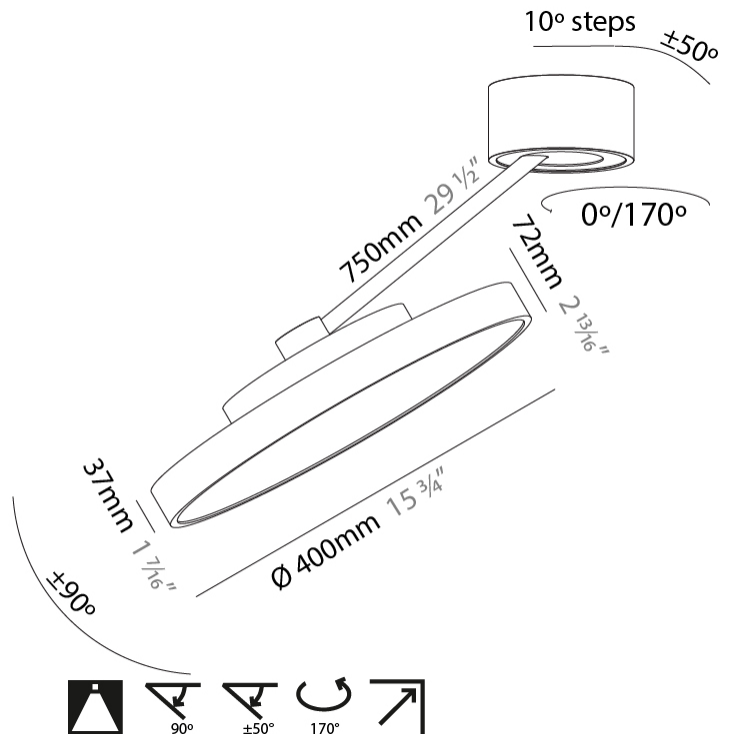

GENERAL

Series: Sign Diva Dancer
 Subseries: Sign Diva Dancer
 Brand: Prolicht
 Division: Architectural
 Mounting Type: Suspension
 Mounting Location: Ceiling
 Subcategory: Pendant

PHYSICAL

Shape: Round
 Diameter (mm): 400
 Diameter (in): 15 3/4
 Height (mm): 72
 Height (in): 2 13/16
 Max. Overall Height (mm): 870
 Max. Overall Height (in): 34 1/4
 Extension (mm): 750
 Extension (in): 29 1/2
 Light Distribution: Adjustable / Direct
 Weight (kg): 3.140
 Weight (lbs): 6.922
 Diffuser: PMMA - Opal / Micro-Prism / Sparkling Secret / Vintage Industrial
 Fixture Finish: SSR / BKV / CWI / CRY / HAB / UFT / ITA / RUA / FTG / MYG / LOD / PUS / FRO / FUP / KIA / POP / BLS / SPG / MEY / GOH / GUM / CHC / COM / ABZ / JAG / OBR / MOS / ROR
 Fixture Material: Extruded Aluminum / Steel

LED

Color Temperature (°K): 2700 / 3000 / 3500 / 4000
 Max. Delivered Lumen (lm): 1807 / 1943 / 1951 / 1991
 Nominal Lumen (lm): 2250 / 2420 / 2430 / 2480
 CRI: >90 CRI
 Lamp Life (hrs): 50000

OPTICAL

Adjustability: Rotational Canopy 170°; Tilting Canopy ±50°; Tilting Head ±90°

RATINGS AND CERTIFICATIONS

Certified By: Certified for North American Standards
 IP rating: IP20

SIGN DIVA DANCER SUSPENSION

A300039-

PROJECT	_____
TYPE	_____
SPECIFIER	_____
QUANTITY	_____
DATE	_____

A

PROJECT	_____
TYPE	_____
SPECIFIER	_____
QUANTITY	_____
DATE	_____

GENERAL

Series: Sign Diva Dancer
Subseries: Sign Diva Dancer
Brand: Prolicht
Division: Architectural
Mounting Type: Suspension
Mounting Location: Ceiling
Subcategory: Pendant

PHYSICAL

Shape: Round
Diameter (mm): 400
Diameter (in): 15 3/4
Height (mm): 1620
Height (in): 63 3/4
Light Distribution: Adjustable / Direct
Weight (kg): 4.5
Weight (lbs): 9.9
Diffuser: PMMA - Opal / Micro-Prism / Sparkling Secret / Vintage Industrial
Fixture Finish: SSR / BKV / CWI / CRY / HAB / UFT / ITA / RUA / FTG / MYG / LOD / PUS / FRO / FUP / KIA / POP / BLS / SPG / MEY / GOH / GUM / CHC / COM / ABZ / JAG / OBR / MOS / ROR
Fixture Material: Extruded Aluminum / Steel